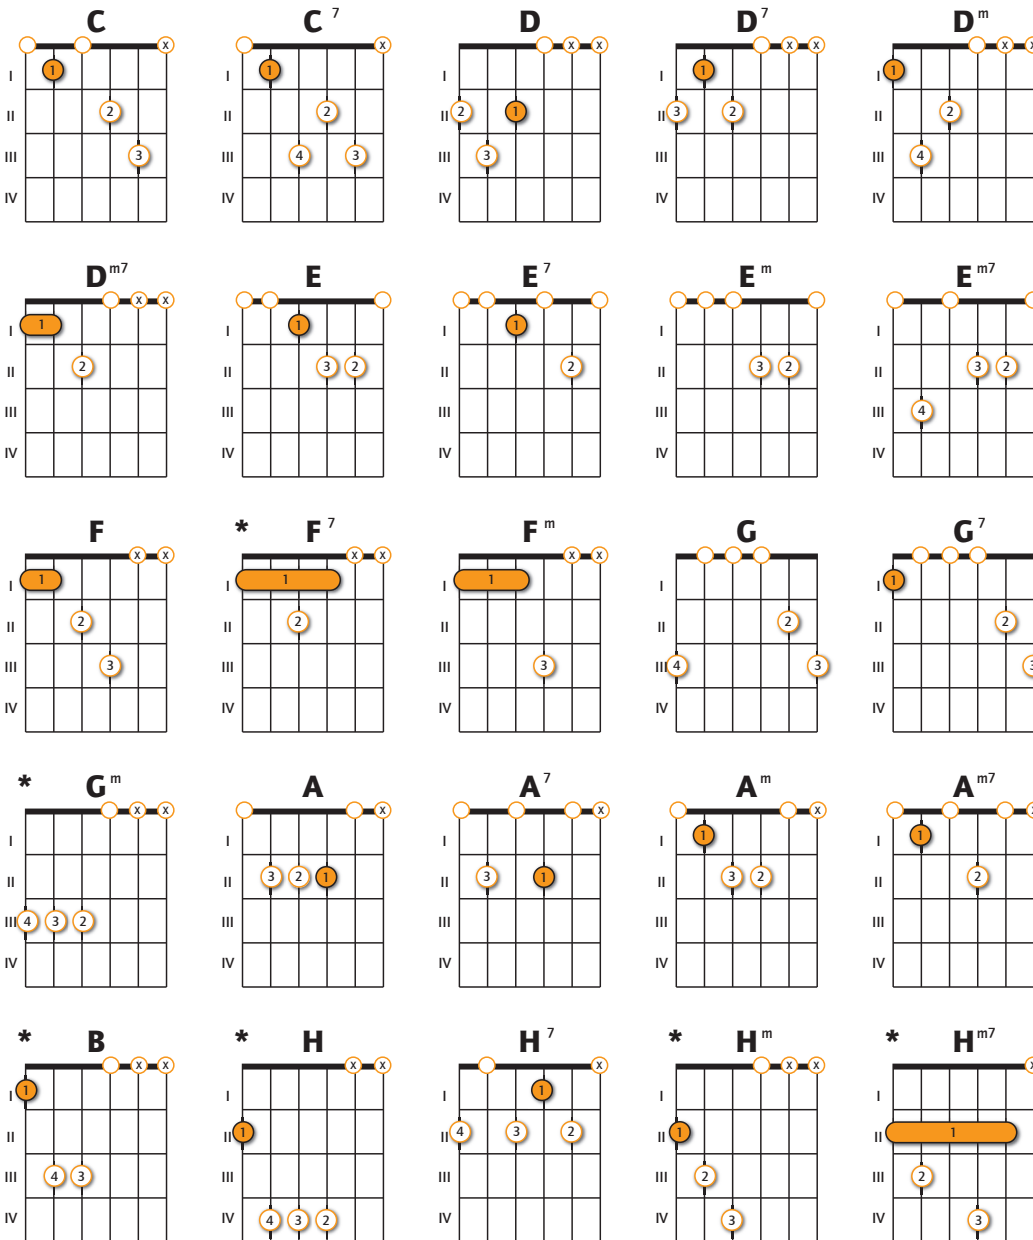

THE MOST IMPORTANT CHORDS FOR GUITAR

*) These chords sound better in Barre' chords.

#Ortega Loves Lefties

UKULELE - MOST IMPORTANT CHORDS

Ortega
Musik-Meinel-Str. 1
91468 Gutenstetten
Germany
www.ortegaguitars.com